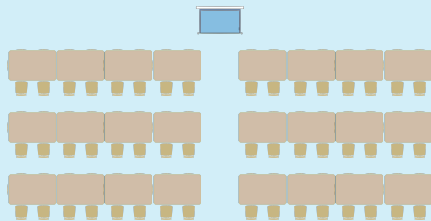

ROOM LAYOUTS

THEATRE STYLE

BANQUET STYLE

CLASSROOM STYLE

Room set ups will be done at no extra cost for Monday-Saturday events.

Other layouts available upon request

BOOK YOUR EVENT SPACE TODAY!

CALL 501-982-4171

KITCHEN ACCESS

ROOMS ABC - \$525

ROOMS BC - \$500

ROOMS ABCD = \$900

ROOM C - \$350

ROOM D - \$400

STAGE ACCESS

ROOM CD - \$700

STAGE ACCESS

DEPOSIT REQUIRED TO RESERVE.

DEPOSITS VARY FROM \$25-\$100
DEPENDING ON SPACE

CAPACITIES

	Theatre	Banquet	Classroom
A	60	40	36
B	60	40	36
AB	125	80	60
C	300	200	150
D	200	160	160
CD	600	400	300