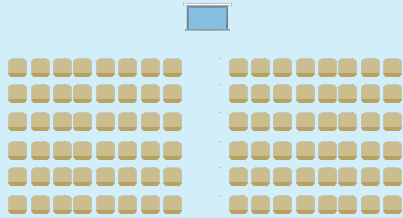

ROOM LAYOUTS

THEATRE STYLE

BANQUET STYLE

CLASSROOM STYLE

Room set ups will be done at no extra cost for Monday-Saturday events.

Other layouts available upon request

BOOK YOUR EVENT SPACE TODAY!

CALL 501-982-4171

NORTH HALL EVENTS CENTER

5 Municipal Drive
Jacksonville, AR 72076

501-982-4171

www.jacksonvilleparks.com

ROOM A - \$100

ROOM B - \$150

KITCHEN ACCESS

ROOM AB - \$225

KITCHEN ACCESS

ROOMS ABC - \$525

ROOMS BC - \$500

ROOMS ABCD = \$900

ROOM C - \$350

ROOM D - \$400

STAGE ACCESS

ROOM CD - \$700

STAGE ACCESS

DEPOSIT REQUIRED TO RESERVE.

DEPOSITS VARY FROM \$25-\$100
DEPENDING ON SPACE

CAPACITIES

	Theatre	Banquet	Classroom
A	60	40	36
B	60	40	36
AB	125	80	60
C	300	200	150
D	200	160	160
CD	600	400	300